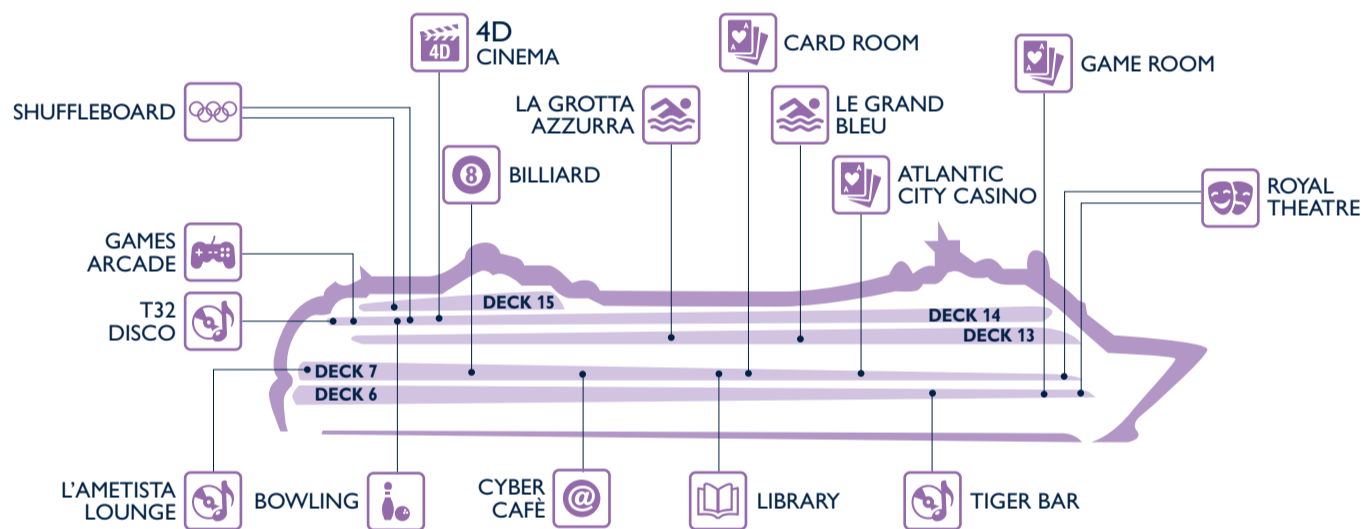

Outdoor Bars	Deck
LA BARCHETTA	13
LA CONCHIGLIA BAR	13
IL BAR DEL SOLE	16

SHOPPING

Shops	Deck
ACCESSORIES SHOP	6
BOND STREET	6
EXCURSION OFFICE	6
IL RUBINO	6
L'ANGOLO DELL'OGGETTO	6

Shops	Deck
LE PARFUM	6
MSC AUREA SPA	13
MSC SHOP	6
PHOTO SHOP	7
THE MINI MALL	6

ENTERTAINMENT

Fun	Deck
4D CINEMA	14
ATLANTIC CITY CASINO	7
BOWLING	14
CARD ROOM	7
CYBER CAFÈ	7
GAMES ARCADE	14
GAME ROOM	6
L'AMETISTA LOUNGE	7
BILLIARD	7

Fun	Deck
LA GROTTA AZZURRA POOL AREA	13
LE GRAND BLEU POOL AREA	13
LIBRARY	7
ROYAL THEATRE	7
SHUFFLEBOARD	14
T32 DISCO	14
TIGER BAR	6

FAMILY & FUN

Family Areas	Deck
4D CINEMA	14
BOWLING	14
BABY CLUB INDOOR PLAYROOM (under 3 years)	14
CHILDREN OUTDOOR POOL & GAMES	14
JUNIORS CLUB (7-11 years)	14
KIDS' CORNER	13
LA BARCHETTA BAR	13
LA GROTTA AZZURRA POOL AREA	13

Family Areas	Deck
LE GRAND BLEU POOL AREA	13
MSC SHOP	6
ROYAL THEATRE	6
SHUFFLEBOARD	14
SPORT CENTER	16
TEENS CLUB (12-17 years)	14
MINICLUB UNDERWATER WORLD (3-6 years)	14
VIDEO ARCADE	14

SPORT & WELLBEING