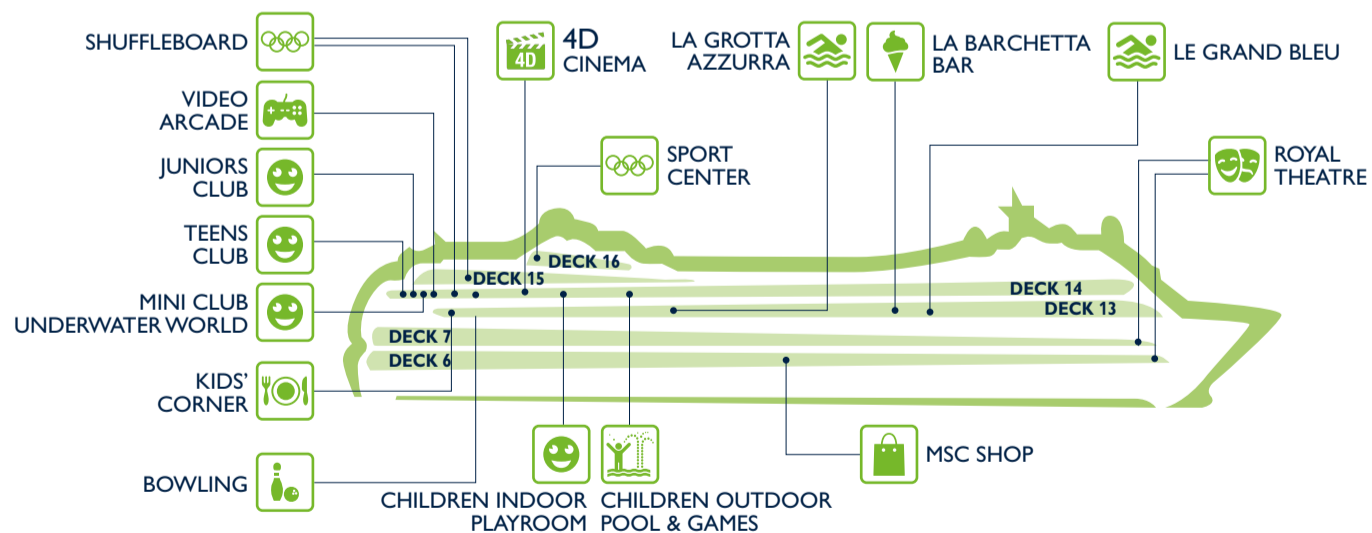

Outdoor Bars	Deck
LA BARCHETTA	13
LA CONCHIGLIA BAR	13
IL BAR DEL SOLE	16

SHOPPING

Shops	Deck
ACCESSORIES SHOP	6
BOND STREET	6
EXCURSION OFFICE	6
IL RUBINO	6
L'ANGOLO DELL'OGGETTO	6

Shops	Deck
LE PARFUM	6
MSC AUREA SPA	13
MSC SHOP	6
PHOTO SHOP	7
THE MINI MALL	6

ENTERTAINMENT

Fun	Deck
4D CINEMA	14
ATLANTIC CITY CASINO	7
BOWLING	14
CARD ROOM	7
CYBER CAFÈ	7
GAMES ARCADE	14
GAME ROOM	6
L'AMETISTA LOUNGE	7
BILLIARD	7

Fun	Deck
LA GROTTA AZZURRA POOL AREA	13
LE GRAND BLEU POOL AREA	13
LIBRARY	7
ROYAL THEATRE	7
SHUFFLEBOARD	14
T32 DISCO	14
TIGER BAR	6

FAMILY & FUN

Family Areas	Deck
4D CINEMA	14
BOWLING	14
BABY CLUB INDOOR PLAYROOM (under 3 years)	14
CHILDREN OUTDOOR POOL & GAMES	14
JUNIORS CLUB (7-11 years)	14
KIDS' CORNER	13
LA BARCHETTA BAR	13
LA GROTTA AZZURRA POOL AREA	13

Family Areas	Deck
LE GRAND BLEU POOL AREA	13
MSC SHOP	6
ROYAL THEATRE	6
SHUFFLEBOARD	14
SPORT CENTER	16
TEENS CLUB (12-17 years)	14
MINICLUB UNDERWATER WORLD (3-6 years)	14
VIDEO ARCADE	14

SPORT & WELLBEING