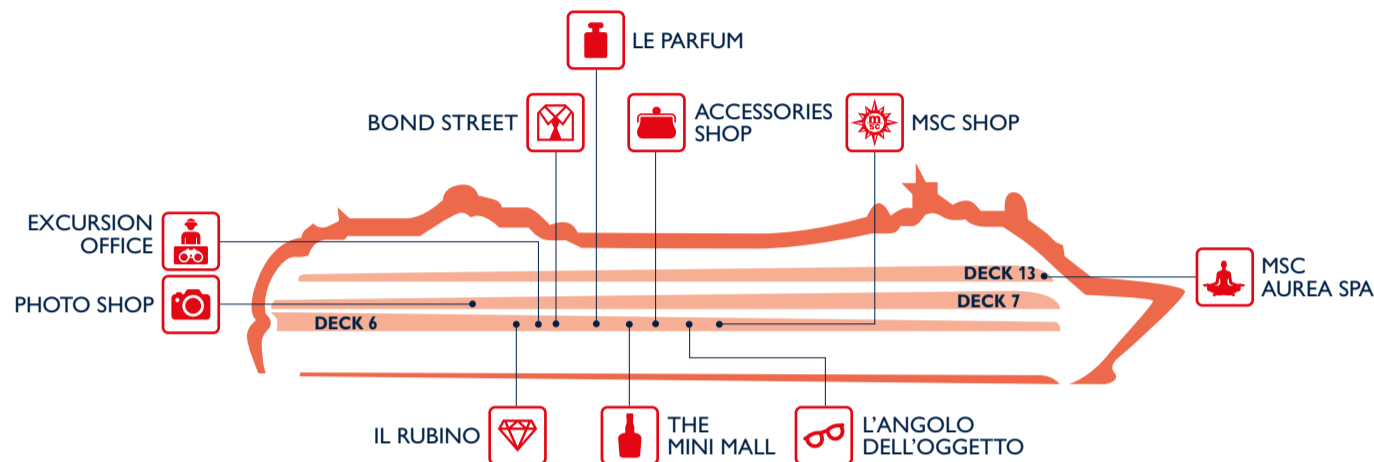

Outdoor Bars	Deck
LA BARCHETTA	13
LA CONCHIGLIA BAR	13
IL BAR DEL SOLE	16

SHOPPING

Shops	Deck
ACCESSORIES SHOP	6
BOND STREET	6
EXCURSION OFFICE	6
IL RUBINO	6
L'ANGOLO DELL'OGGETTO	6

Shops	Deck
LE PARFUM	6
MSC AUREA SPA	13
MSC SHOP	6
PHOTO SHOP	7
THE MINI MALL	6

ENTERTAINMENT

Fun	Deck
4D CINEMA	14
ATLANTIC CITY CASINO	7
BOWLING	14
CARD ROOM	7
CYBER CAFÈ	7
GAMES ARCADE	14
GAME ROOM	6
L'AMETISTA LOUNGE	7
BILLIARD	7

Fun	Deck
LA GROTTA AZZURRA POOL AREA	13
LE GRAND BLEU POOL AREA	13
LIBRARY	7
ROYAL THEATRE	7
SHUFFLEBOARD	14
T32 DISCO	14
TIGER BAR	6

FAMILY & FUN

Family Areas	Deck
4D CINEMA	14
BOWLING	14
BABY CLUB INDOOR PLAYROOM (under 3 years)	14
CHILDREN OUTDOOR POOL & GAMES	14
JUNIORS CLUB (7-11 years)	14
KIDS' CORNER	13
LA BARCHETTA BAR	13
LA GROTTA AZZURRA POOL AREA	13

Family Areas	Deck
LE GRAND BLEU POOL AREA	13
MSC SHOP	6
ROYAL THEATRE	6
SHUFFLEBOARD	14
SPORT CENTER	16
TEENS CLUB (12-17 years)	14
MINICLUB UNDERWATER WORLD (3-6 years)	14
VIDEO ARCADE	14

SPORT & WELLBEING