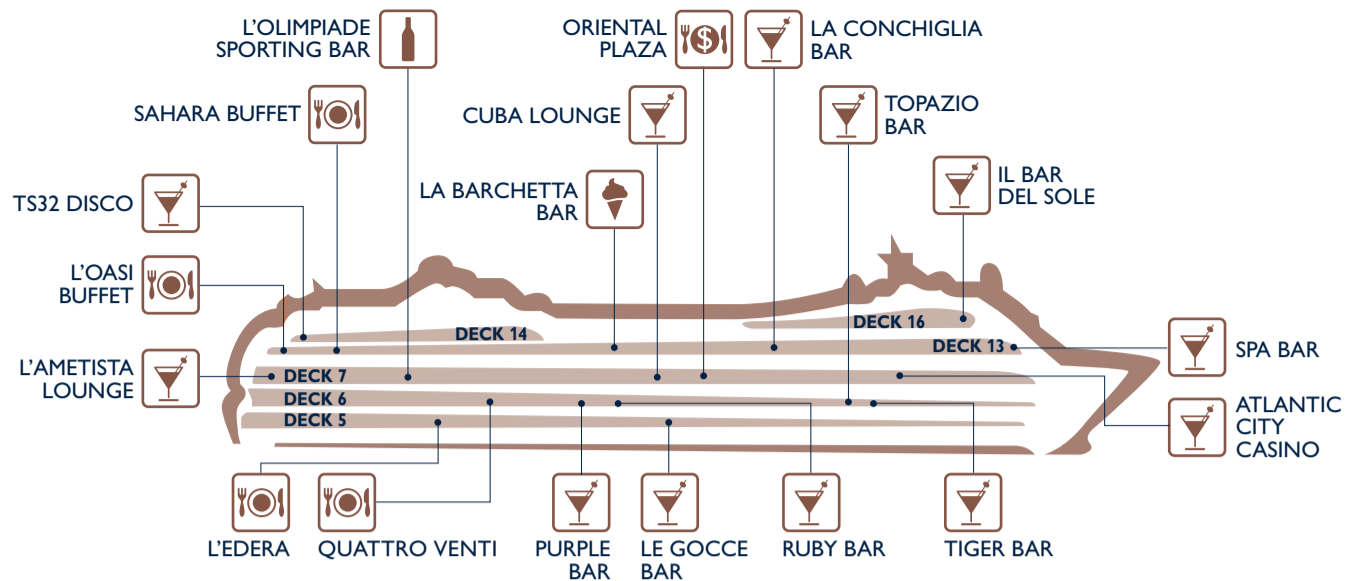

- | | | | | | | | |
|--|--------------------------------|--|---|--|--|--|--------------------------------|
| DECK 16
Il Bar del Sole
Sport Center
TOP 16 Exclusive Solarium | DECK 15
Shuffleboard | DECK 14
4D Cinema
Bowling
Baby Club Indoor Playroom
Children Outdoor Pool & Games
Mini Club Underwater World
Video Arcade
Power Walking Track
Shuffleboard
T32 Disco
Teens Club
Juniors Club | DECK 13
La Grotta Azzurra Pool Area
Gym
L'Oasi Buffet Restaurant
La Barchetta Bar
La Conchiglia Bar
Le Grand Bleu Pool Area
MSC Aurea Spa
Sahara Buffet Restaurant
Whirlpool Bath | DECK 7
Atlantic City Casino
Card Room
Cuba Lounge Cigar Room
Cyber Café
L'Ametista Lounge
L'Olimpiade Sporting Bar
Library
Photo Gallery
Photo Shop
Royal Theatre
Voyagers Club Info Point | DECK 6
Excursion Office
Magnifica Meeting Room
Game Room
Purple Bar
Ruby Bar
MSC Shops
Tiger Bar
Topazio Bar
Royal Theatre
Quattro Venti Restaurant | DECK 5
L'Edera Restaurant
Le Gocce Bar
Medical Center
Reception - Guest Service | DECK 4
Tender Access |
|--|--------------------------------|--|---|--|--|--|--------------------------------|

ASSEMBLY STATION		DECK	
	C	Atlantic City Casino	7
	D	Tiger Bar	6
	E	External port side middle ship	7
	F	External stbd side middle ship	7
	G	Quattro Venti Restaurant	6
	H	L'Ametista Lounge	7

EAT & DRINK

Bars	Deck
ATLANTIC CITY CASINO	7
CUBA LOUNGE CIGAR ROOM	7
L'AMETISTA LOUNGE	7
L'OLIMPIADE SPORTING BAR	7
LE GOCCE BAR	5
PURPLE BAR	6
RUBY BAR	6
SPA BAR	13
T32 DISCO	14
TIGER BAR	6
TOPAZIO BAR	6

Restaurants	Deck
L'EDERA	5
L'OASI BUFFET RESTAURANT	13
ORIENTAL PLAZA	7
QUATTRO VENTI	6
SAHARA BUFFET RESTAURANT	13

Outdoor Bars	Deck
LA BARCHETTA	13
LA CONCHIGLIA BAR	13
IL BAR DEL SOLE	16

SHOPPING

Shops	Deck
ACCESSORIES SHOP	6
BOND STREET	6
EXCURSION OFFICE	6
IL RUBINO	6
L'ANGOLO DELL'OGGETTO	6

Shops	Deck
LE PARFUM	6
MSC AUREA SPA	13
MSC SHOP	6
PHOTO SHOP	7
THE MINI MALL	6